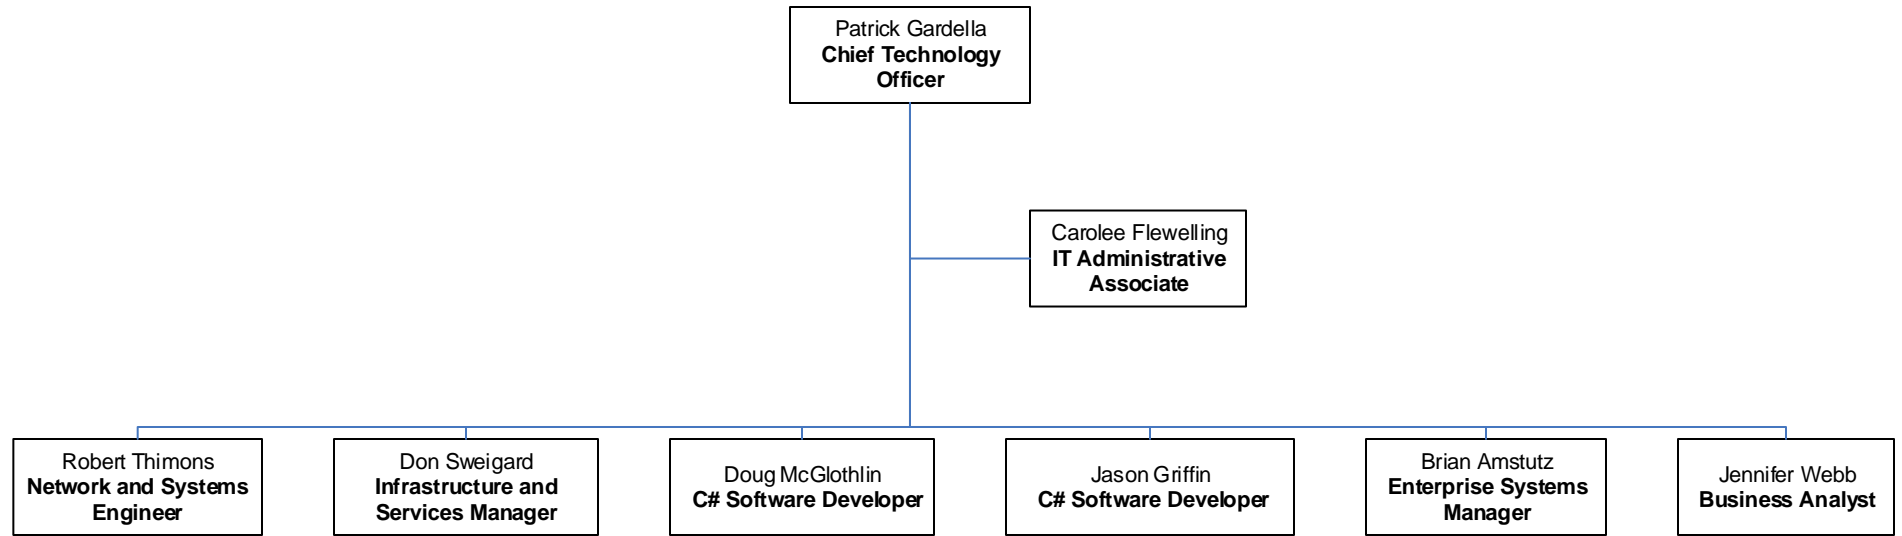

Information Technology

Patrick Gardella
**Chief Technology
Officer**

Carolee Flewelling
**IT Administrative
Associate**

Robert Thimons
**Network and Systems
Engineer**

Don Sweigard
**Infrastructure and
Services Manager**

Doug McGlothlin
C# Software Developer

Jason Griffin
C# Software Developer

Brian Amstutz
**Enterprise Systems
Manager**

Jennifer Webb
Business Analyst