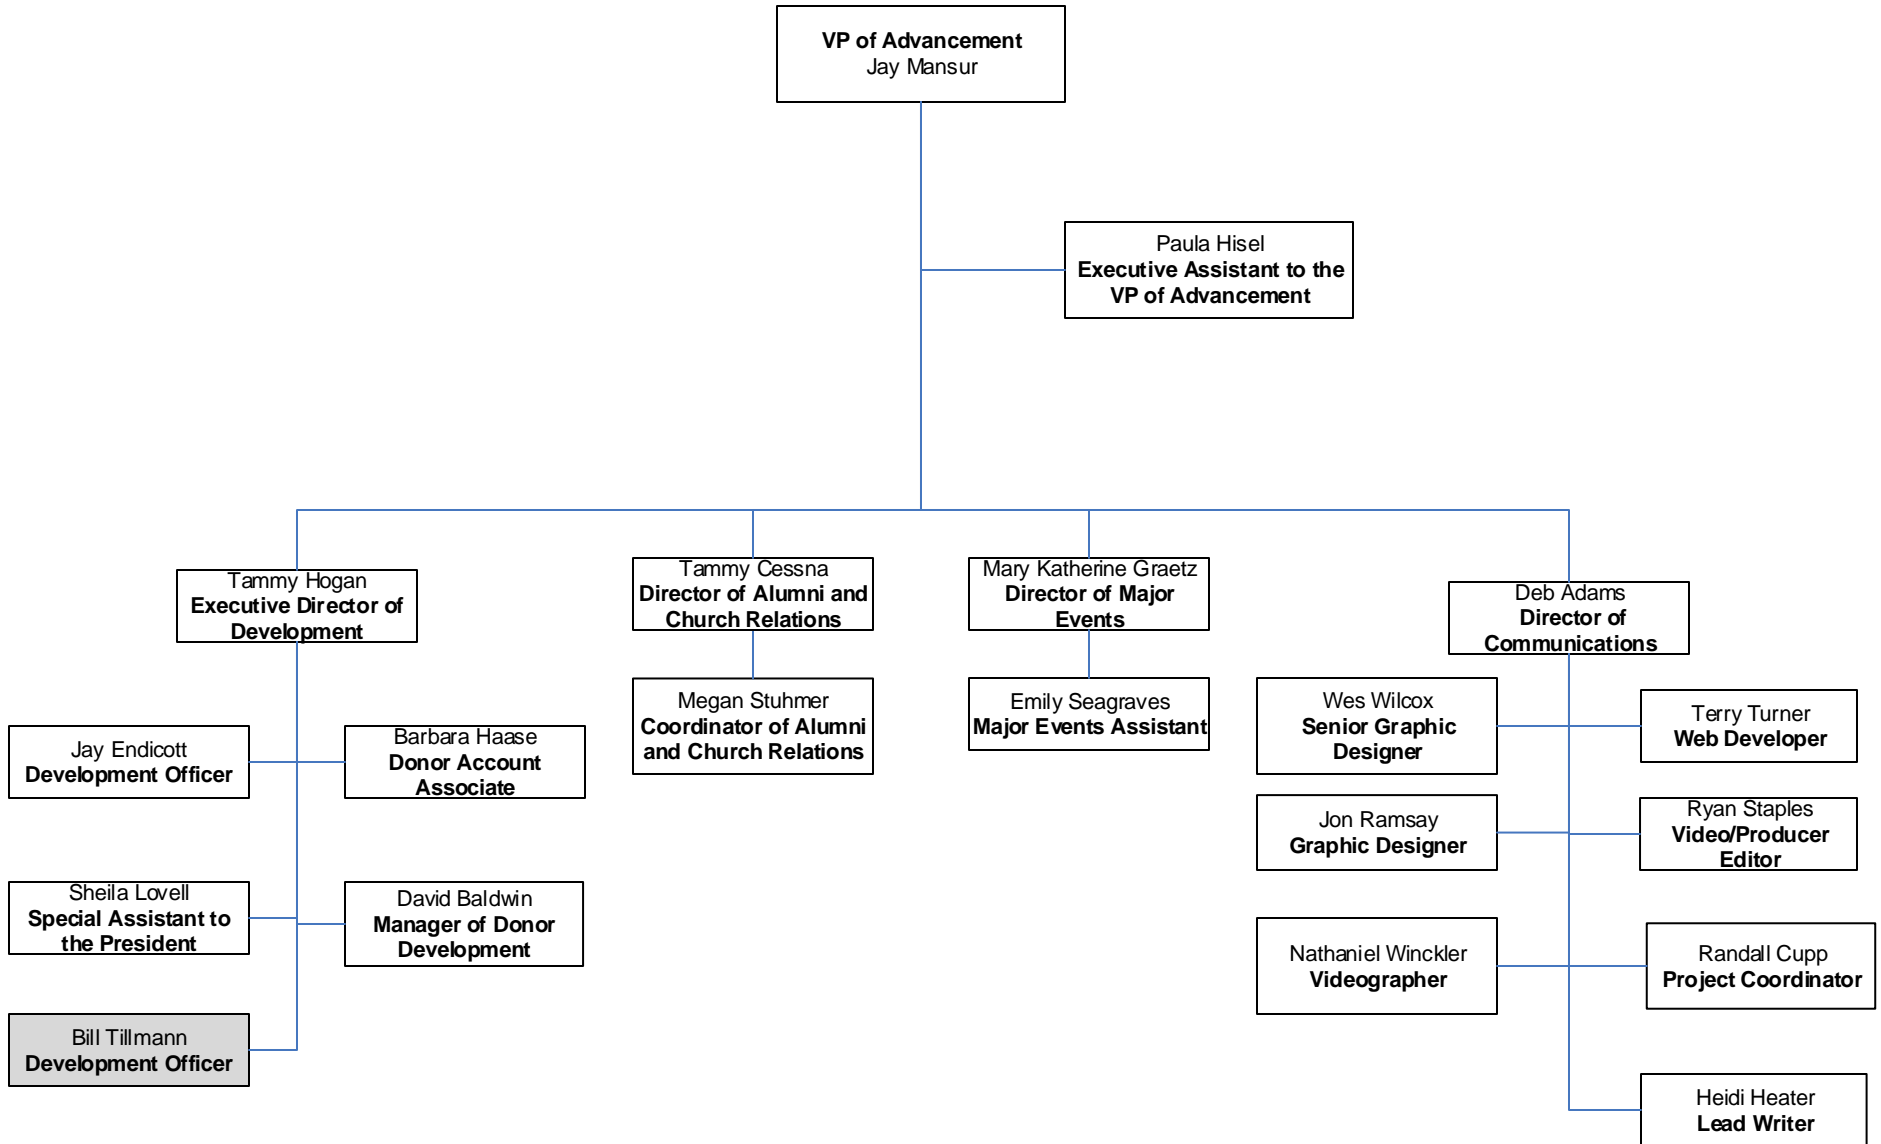

Advancement

Shaded boxes indicate positions housed on the Florida Campus