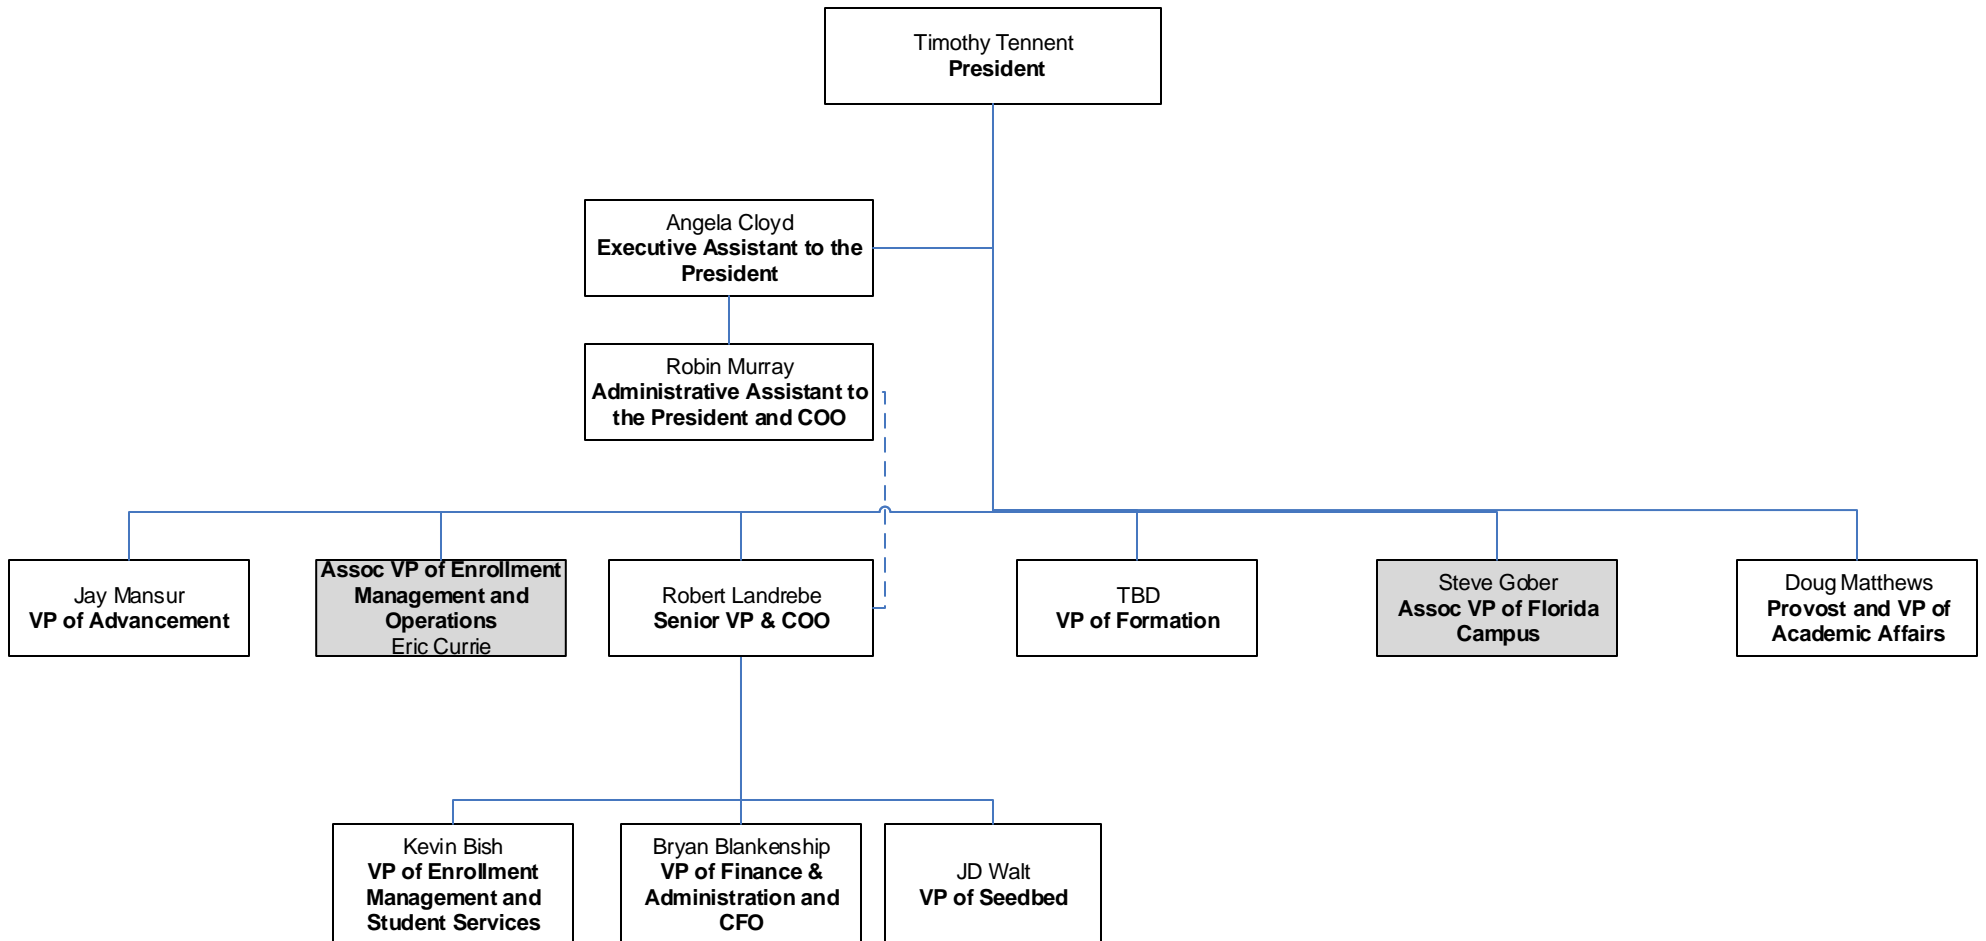

Asbury Theological Seminary

Organizational Charts

(as of January 12, 2018)

ATS Organization Chart

Office of the President

Shaded boxes indicate positions housed on the Florida Campus

Academic Affairs

* Holds another primary position other than teaching, org chart merely reflects reporting relationship for teaching duties

Library, Information & Technology Services (LITS) Department

Shaded boxes indicate positions housed on the Florida Campus

Enrollment Management and Student Services

Shaded boxes indicate positions housed on the Florida Campus

Finance & Administration

Seedbed

Advancement

Shaded boxes indicate positions housed on the Florida Campus

Community Formation

Florida - Dunnam Campus