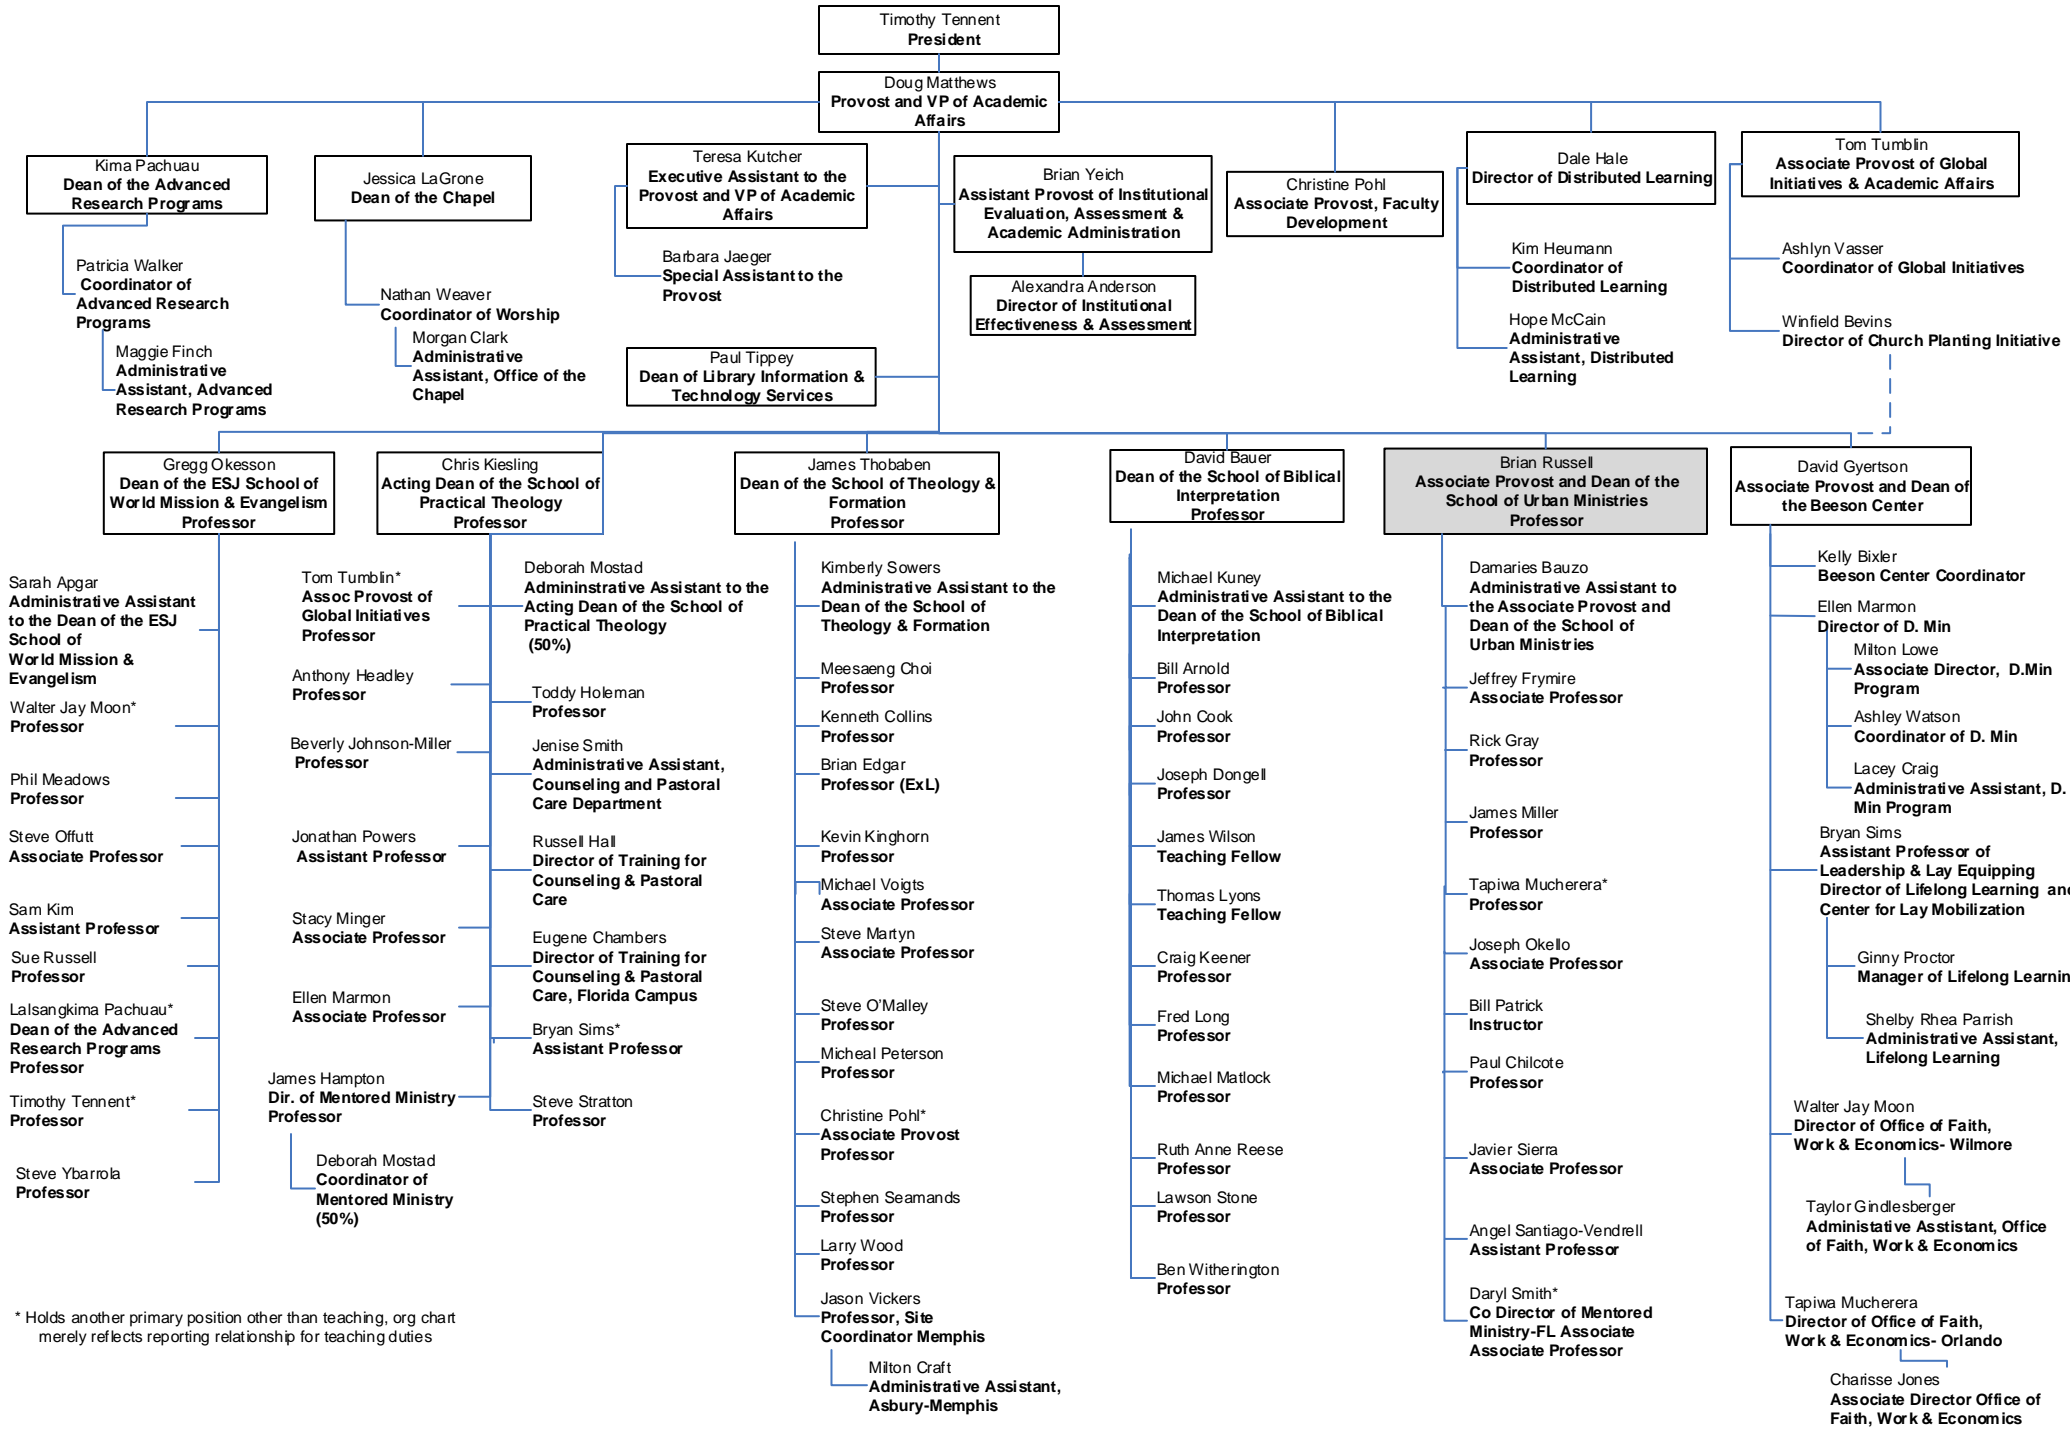

Asbury Theological Seminary

Organizational Charts

(as of January 12, 2018)

ATS Organization Chart

Office of the President

Shaded boxes indicate positions housed on the Florida Campus

Academic Affairs

* Holds another primary position other than teaching, org chart merely reflects reporting relationship for teaching duties

Library, Information & Technology Services (LITS) Department

Shaded boxes indicate positions housed on the Florida Campus

Enrollment Management and Student Services

Shaded boxes indicate positions housed on the Florida Campus

Finance & Administration

Seedbed

Advancement

Shaded boxes indicate positions housed on the Florida Campus

Community Formation

Florida - Dunnam Campus