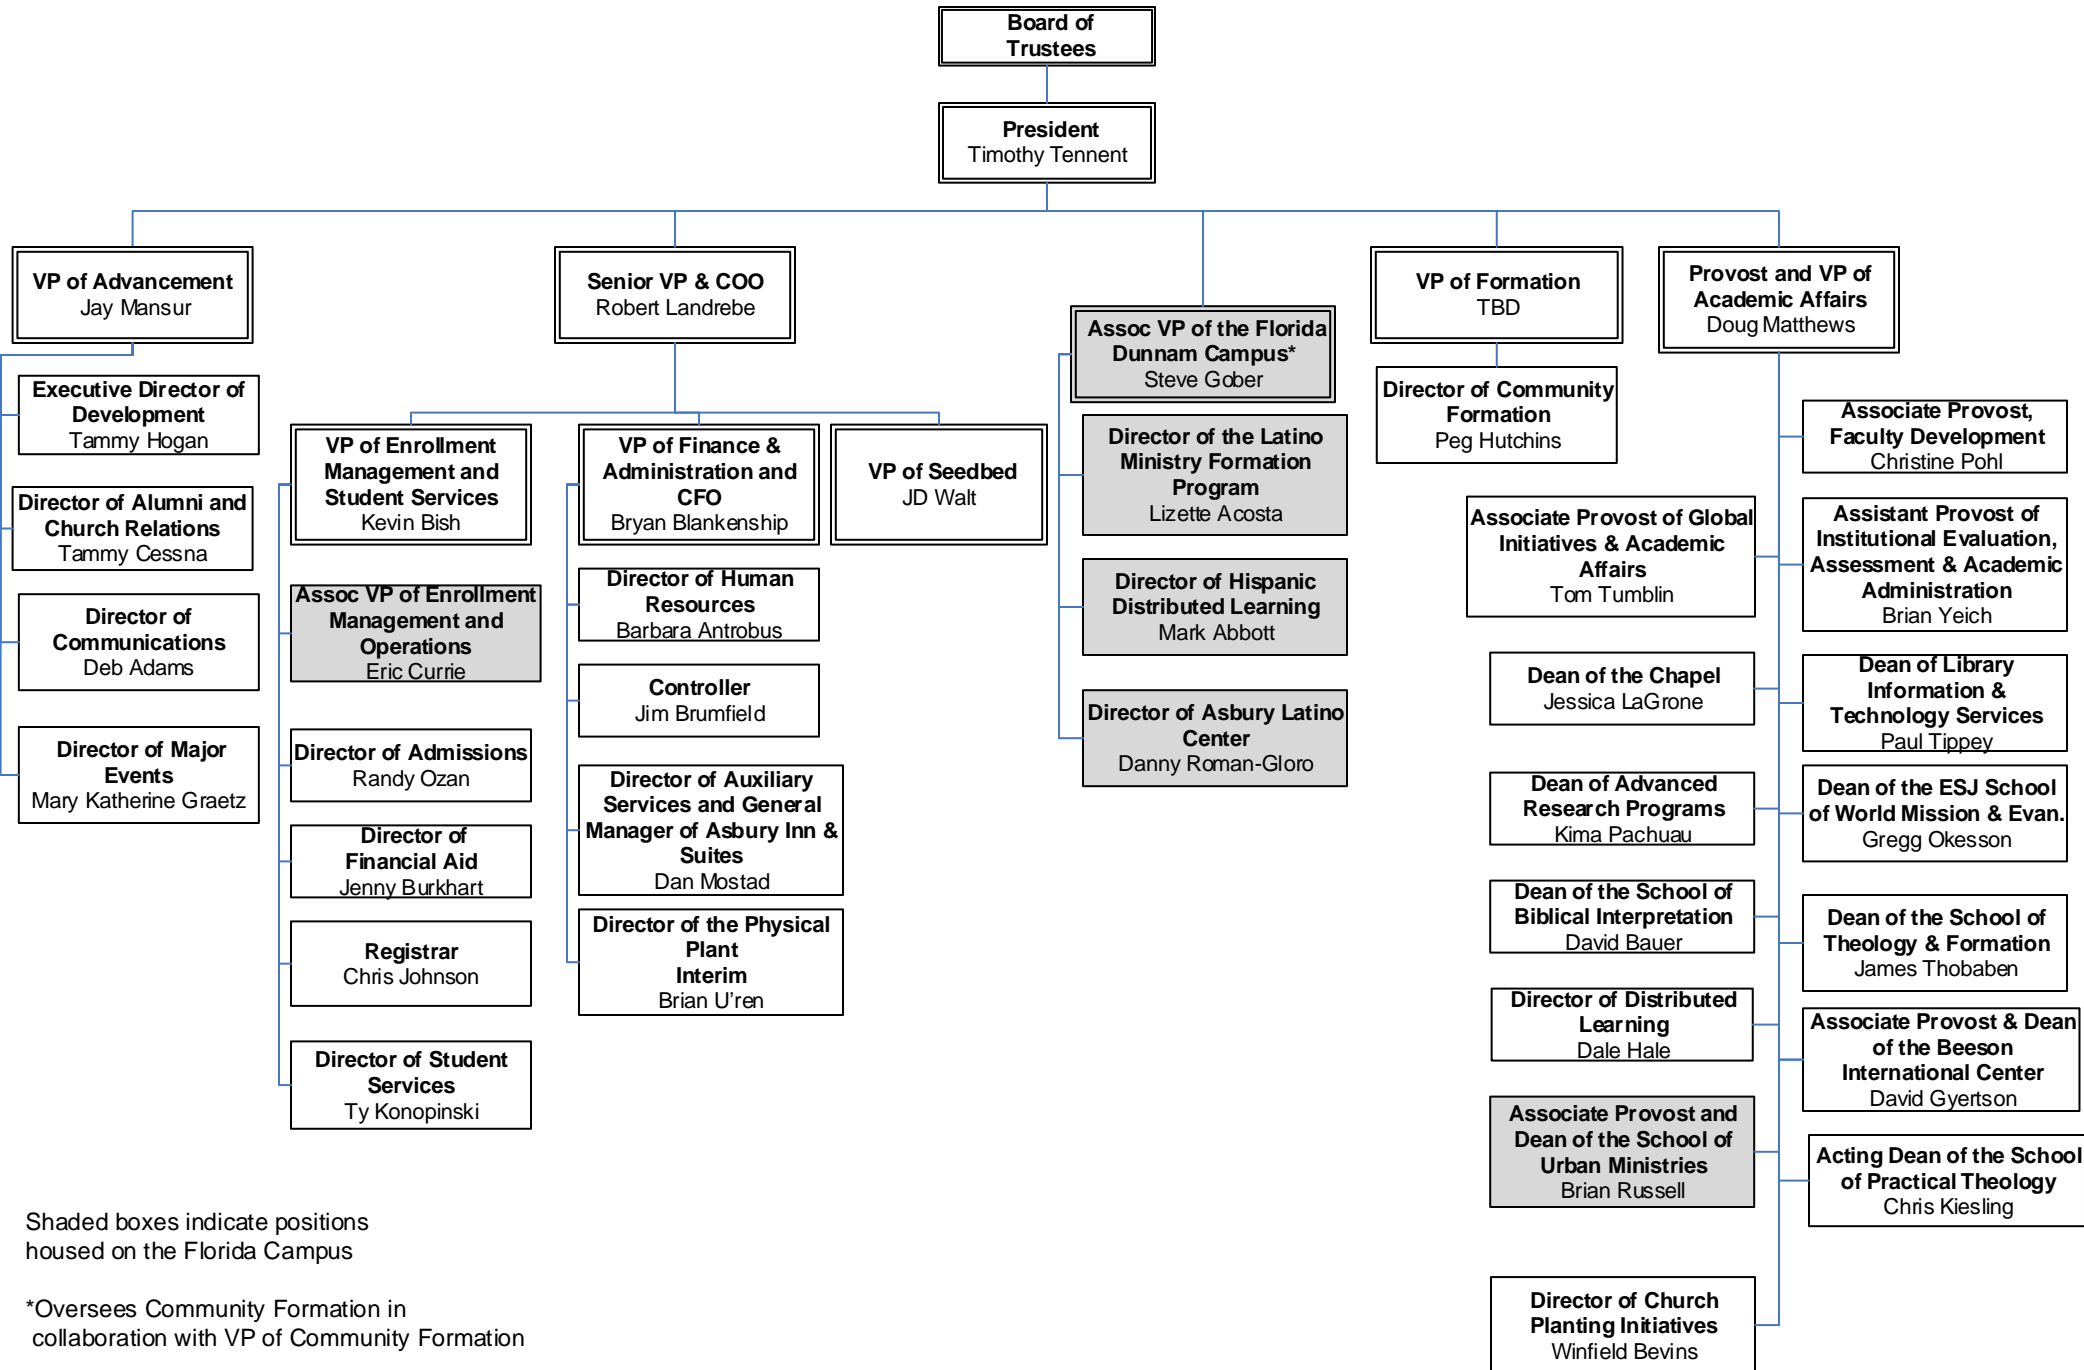

Asbury Theological Seminary

Organizational Charts

(as of January 12, 2018)

ATS Organization Chart

Office of the President

Shaded boxes indicate positions housed on the Florida Campus

Academic Affairs

* Holds another primary position other than teaching, org chart merely reflects reporting relationship for teaching duties

Library, Information & Technology Services (LITS) Department

Shaded boxes indicate positions housed on the Florida Campus

Enrollment Management and Student Services

Shaded boxes indicate positions housed on the Florida Campus

Finance & Administration

Seedbed

Advancement

Shaded boxes indicate positions housed on the Florida Campus

Community Formation

Florida - Dunnam Campus