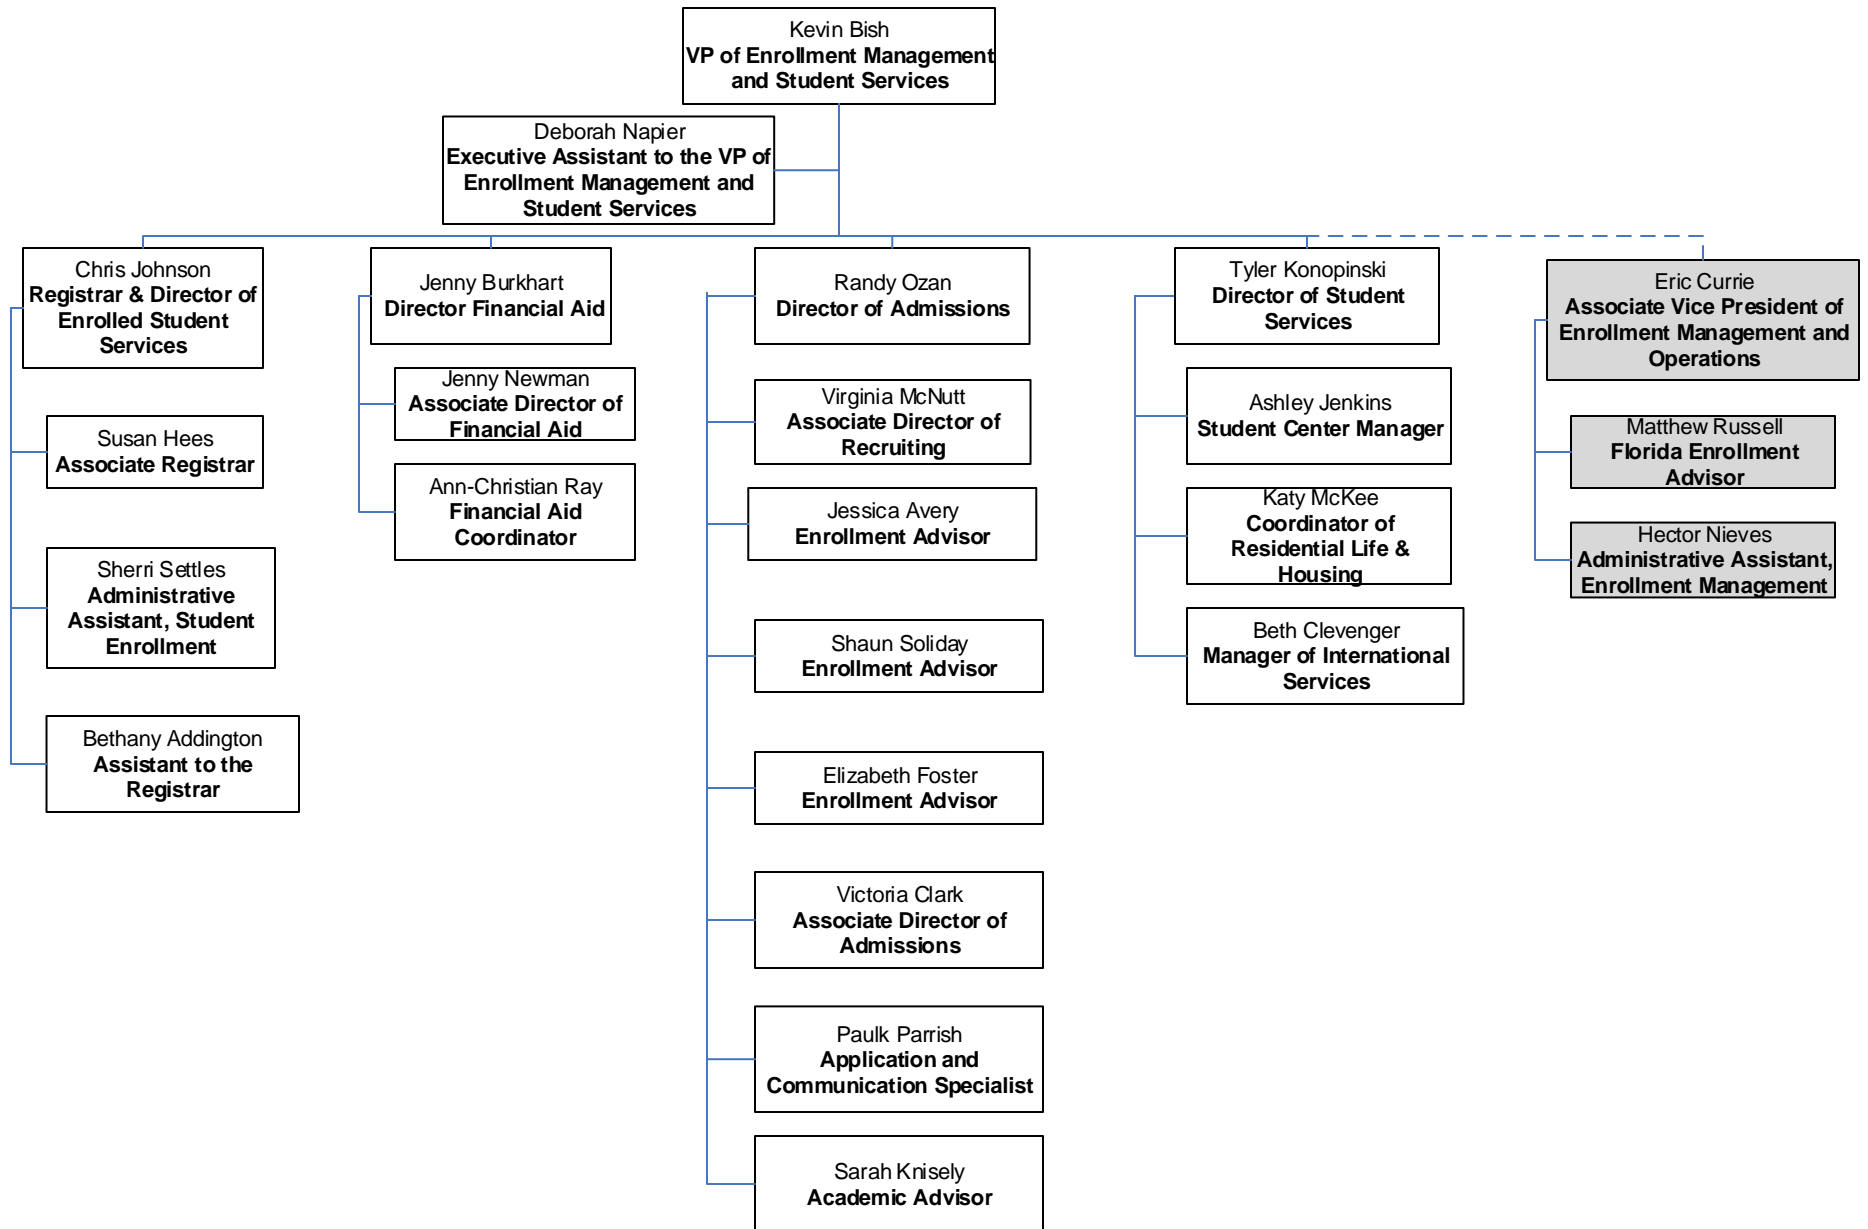

Asbury Theological Seminary

Organizational Charts

(as of January 12, 2018)

ATS Organization Chart

Office of the President

Shaded boxes indicate positions housed on the Florida Campus

Academic Affairs

* Holds another primary position other than teaching, org chart merely reflects reporting relationship for teaching duties

Library, Information & Technology Services (LITS) Department

Shaded boxes indicate positions housed on the Florida Campus

Enrollment Management and Student Services

Shaded boxes indicate positions housed on the Florida Campus

Finance & Administration

Seedbed

Advancement

Shaded boxes indicate positions housed on the Florida Campus

Community Formation

Florida - Dunnam Campus