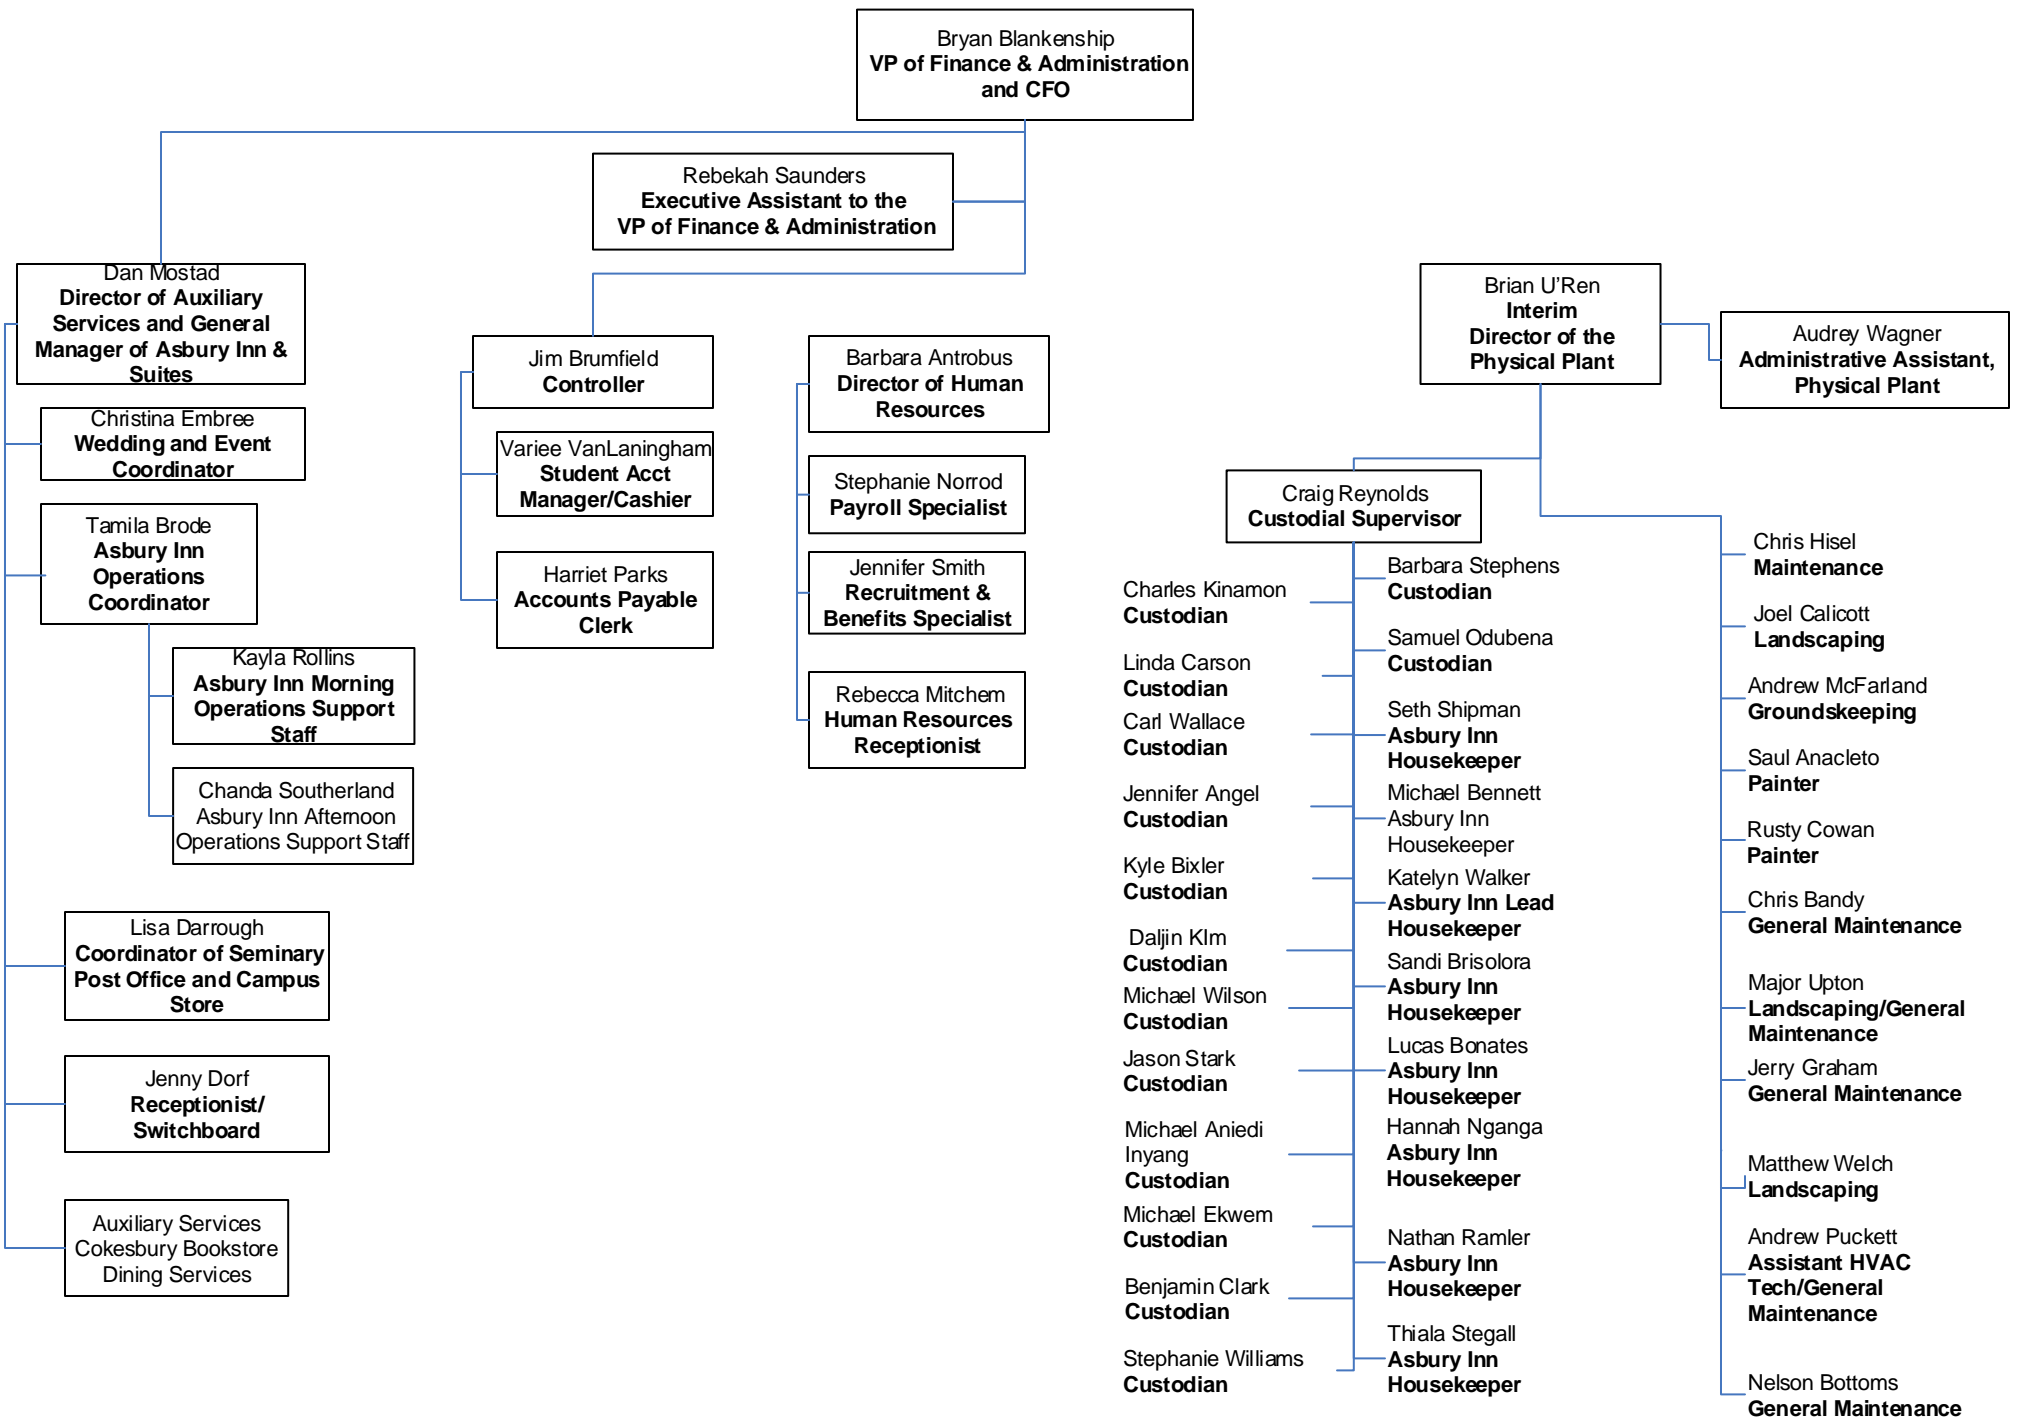

Asbury Theological Seminary

Organizational Charts

(as of January 12, 2018)

ATS Organization Chart

Office of the President

Shaded boxes indicate positions housed on the Florida Campus

Academic Affairs

* Holds another primary position other than teaching, org chart merely reflects reporting relationship for teaching duties

Library, Information & Technology Services (LITS) Department

Shaded boxes indicate positions housed on the Florida Campus

Enrollment Management and Student Services

Shaded boxes indicate positions housed on the Florida Campus

Finance & Administration

Seedbed

Advancement

Shaded boxes indicate positions housed on the Florida Campus

Community Formation

Florida - Dunnam Campus